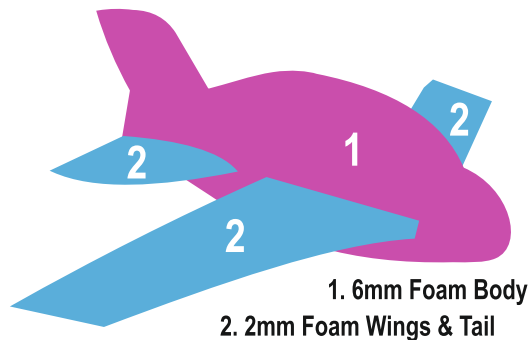

Foam Plane Colour Guide

The PANTONE numbers below is intended as a reference guide only.
The colours here have been matched as closely as possible. We cannot PANTONE match foam products.

Step 1: Choose a Body Colour - 6mm Foam
Step 2: Choose a Wing & Tail Colour - 2mm Foam