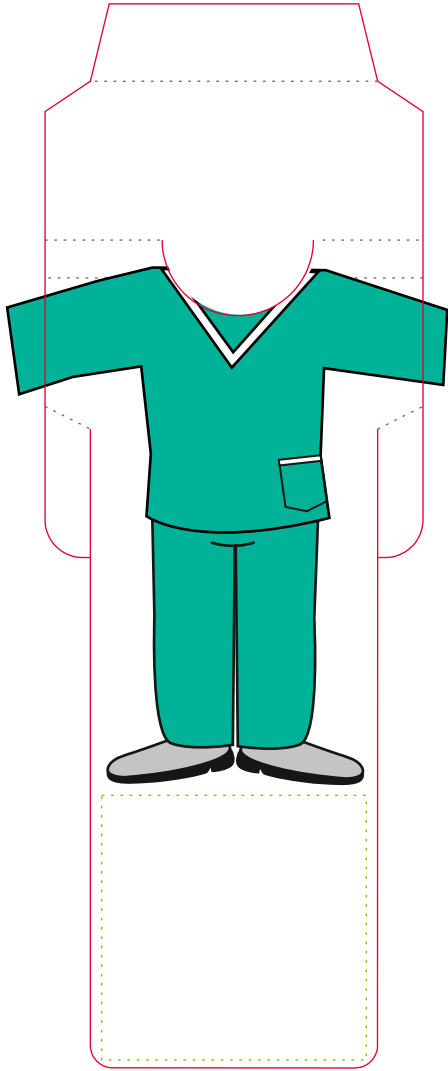

Artwork to size

Red Lines = Approx Product Size

Grey Dotted Lines = Fold

Green Lines = Front Print Area 35mm x 50mm

***Back 35mm x 70mm (Printed at extra cost)**

Front

Back