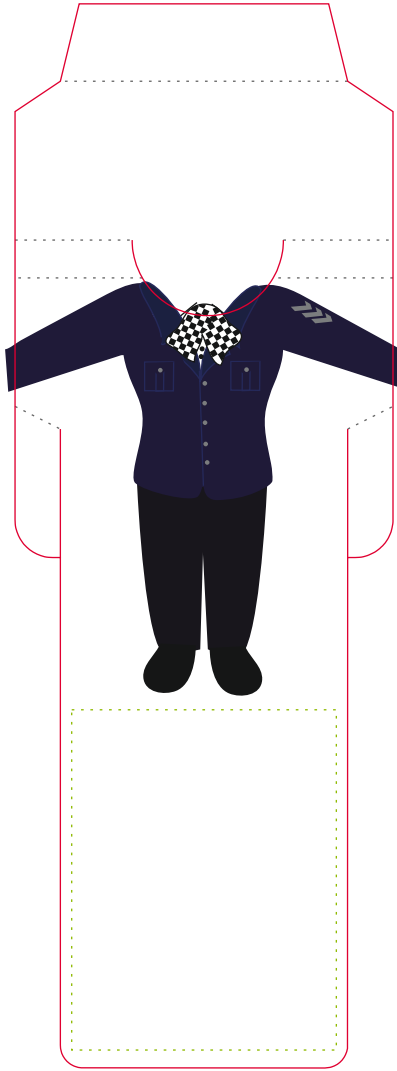

Front

Artwork to size

Red Lines = Approx Product Size

Grey Dotted Lines = Fold

Green Lines = Front Print Area 35mm x 45mm

***Back 35mm x 70mm (Printed at extra cost)**

Back