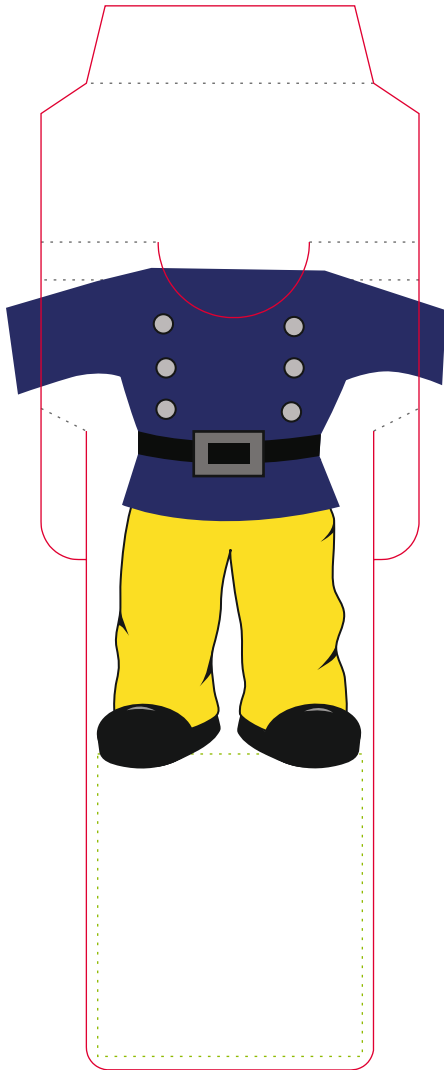

Artwork to size

Red Lines = Approx Product Size

Grey Dotted Lines = Fold

Green Lines = Front Print Area 35mm x 40mm

***Back 35mm x 70mm (Printed at extra cost)**

Front

Back