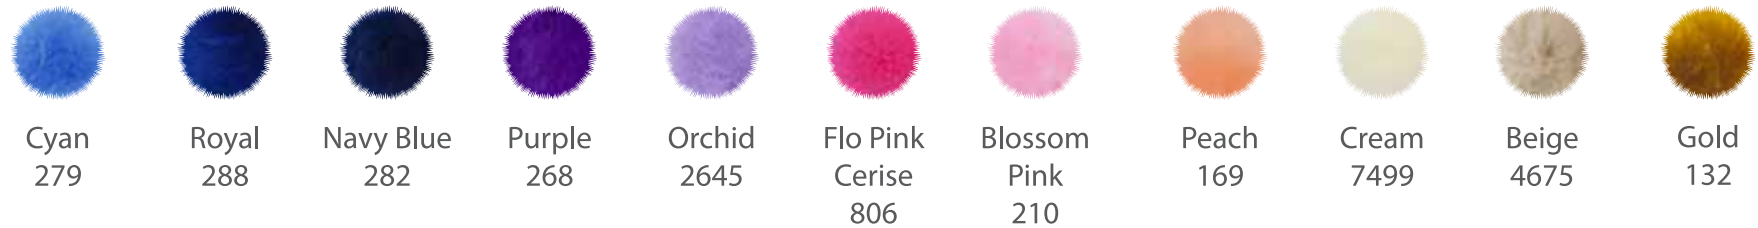

Pom Colour Guide

The PANTONE numbers below is intended as a reference guide only. The colours here have been matched as closely as possible. We cannot PANTONE match Poms.

Glitter Pom Range