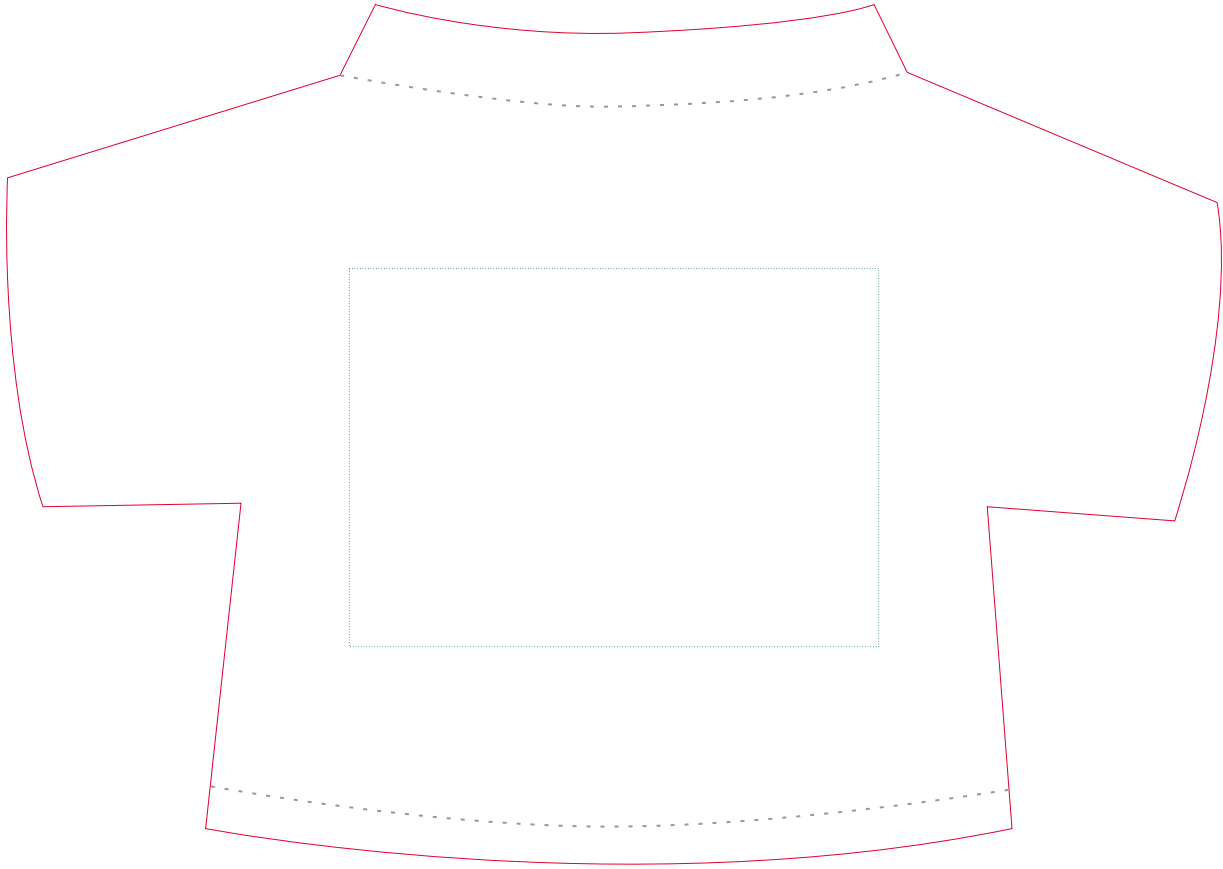

Size 5 - Bear T-Shirt Print Area

Max Print Area: 70mm x 50mm

Red Lines = Approx Product Size
Green Lines = Print Area 70mm x 50mm
Grey Dotted Lines = Stitching