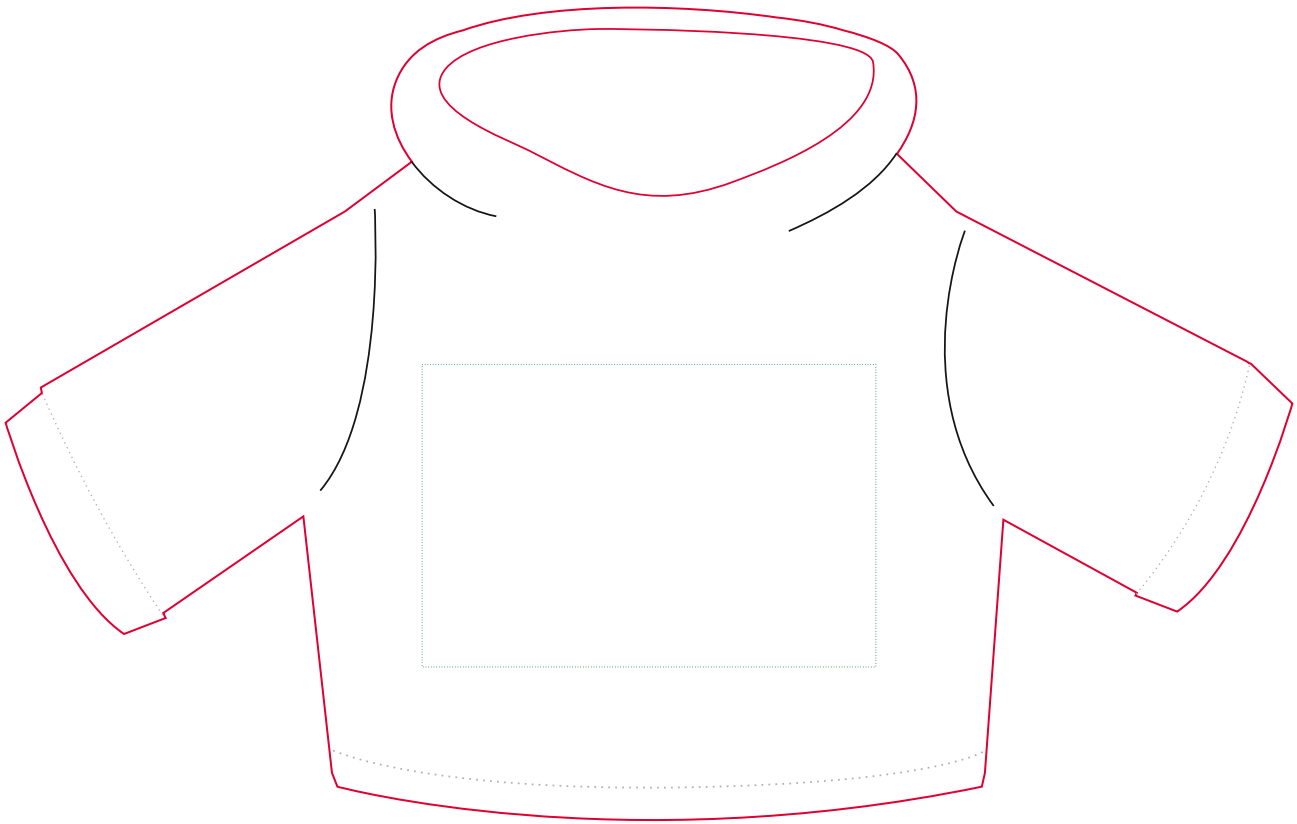

## Medium - Bear Hoody Print Area

**Max Print Area: 60mm x 40mm**

**Red Lines = Approx Product Size**  
**Green Lines = Print Area 60mm x 40mm**  
**Grey Dotted Lines = Stitching**